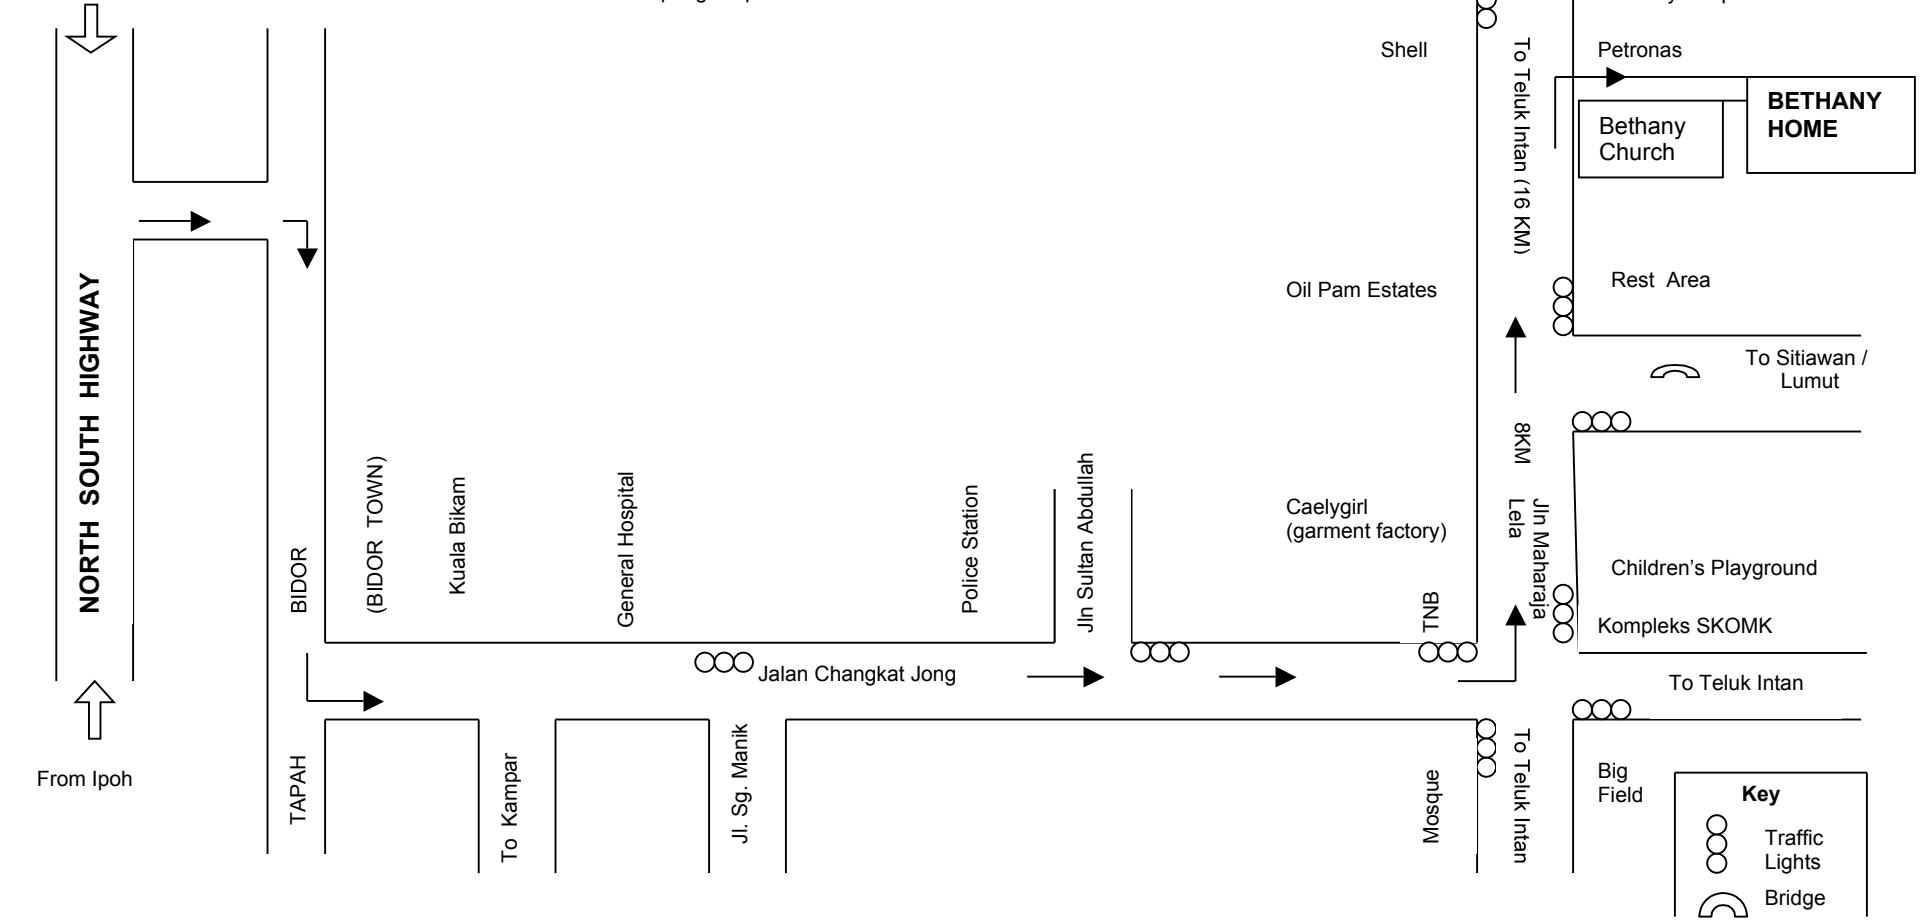

MAP OF BETHANY HOME (not drawn to scale)

Look for this green Petronas sign→

Address: Bethany Home, Simpang Empat, 36400 Hutan Melintang, Teluk Intan, Perak, Malaysia. Tel: 6-05-6411 276, Fax: 6-05-6412 633 Em: bhome@streamyx.com

By North South Highway

North South Highway
 ↓
 Bidor
 ↓
 Teluk Intan (Jln Changkat Jong)
 ↓
 Simpang Empat (Jln Maharaja Lela)

By Coastal Road

Kuala Lumpur
 ↓
 Kuala Selangor
 ↓
 Tanjong Karang
 ↓
 Sekinchan
 ↓
 Sungai Besar
 ↓
 Sabak Bernam
 ↓
 Simpang Empat

From Kuala Lumpur

From Ipoh